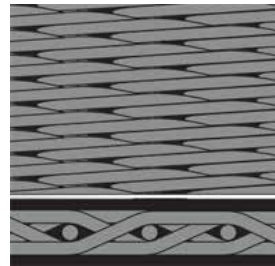

WOVEN WIRE MESH

FINE MESH

MEDIUM WEAVE MESH

Fine Mesh is available in a large range of apertures from 5 micron upwards and it is supplied in rolls or can be cut to your required size. Fine Mesh is available in the following weaves:

Plain Weave

Twill Weave

Dutch Plain Weave

Dutch Twill Weave

Reverse Dutch Weave

Material Available

- Galvanized
- Stainless Steel 304
- Stainless Steel 316

The following mesh products are manufactured by Tegman.