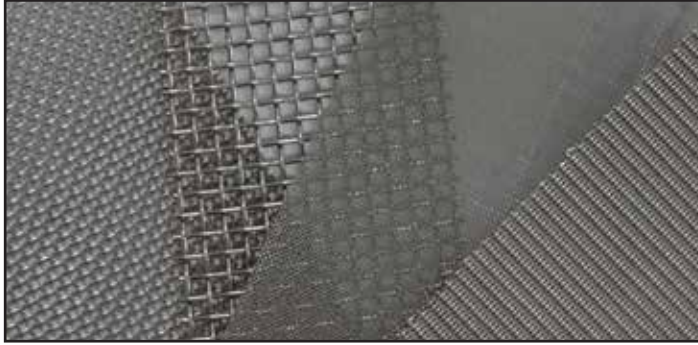

WOVEN WIRE MESH

FINE MESH

MEDIUM WEAVE MESH

Fine Mesh is available in a large range of apertures from 5 micron upwards and it is supplied in rolls or can be cut to your required size. Fine Mesh is available in the following weaves:

Plain Weave

Twill Weave

Dutch Plain Weave

Dutch Twill Weave

Reverse Dutch Weave

Material Available

- Galvanized
- Stainless Steel 304
- Stainless Steel 316

The following mesh products are manufactured by Tegman.