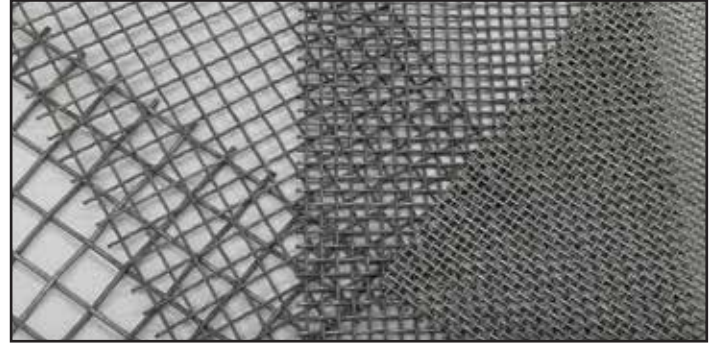

WOVEN WIRE MESH

FINE MESH

MEDIUM WEAVE MESH

Fine Mesh is available in a large range of apertures from 5 micron upwards and it is supplied in rolls or can be cut to your required size. Fine Mesh is available in the following weaves:

Plain Weave

Twill Weave

Dutch Plain Weave

Dutch Twill Weave

Reverse Dutch Weave

Material Available

- Galvanized
- Stainless Steel 304
- Stainless Steel 316

The following mesh products are manufactured by Tegman.