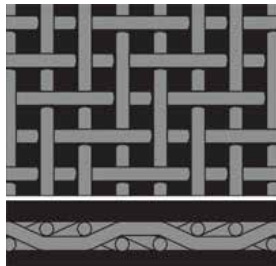

WOVEN WIRE MESH

FINE MESH

MEDIUM WEAVE MESH

Fine Mesh is available in a large range of apertures from 5 micron upwards and it is supplied in rolls or can be cut to your required size. Fine Mesh is available in the following weaves:

Plain Weave

Twill Weave

Dutch Plain Weave

Dutch Twill Weave

Reverse Dutch Weave

Material Available

- Galvanized
- Stainless Steel 304
- Stainless Steel 316

The following mesh products are manufactured by Tegman.