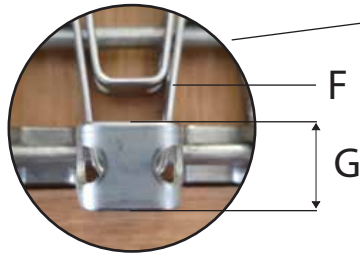

EYELINK BELT WITH HONEY COMB

HONEY COMB DETAIL

F - Link Thickness:
G - Link Width:

MEASUREMENTS ARE ALL IN MM

Standard Pitch Sizes

Honey Comb Drive Pitch

- 19.05 mm
- 25.4 mm
- 27.43 mm
- 30 mm
- 30.5 mm
- 38.1 mm

MEASUREMENTS ARE ALL IN MM

Material:
Belt Length:
A - Rod Pitch:
B - Rod Dia.:
C - Wire Dia.:
D - Spiral Pitch:
E - Belt Width:

Tegman

(PTY) LTD

PROUDLY LEVEL 2 B-BBEE (52%)

Reg. No: 2017/309886/07 VAT No: 4770280362