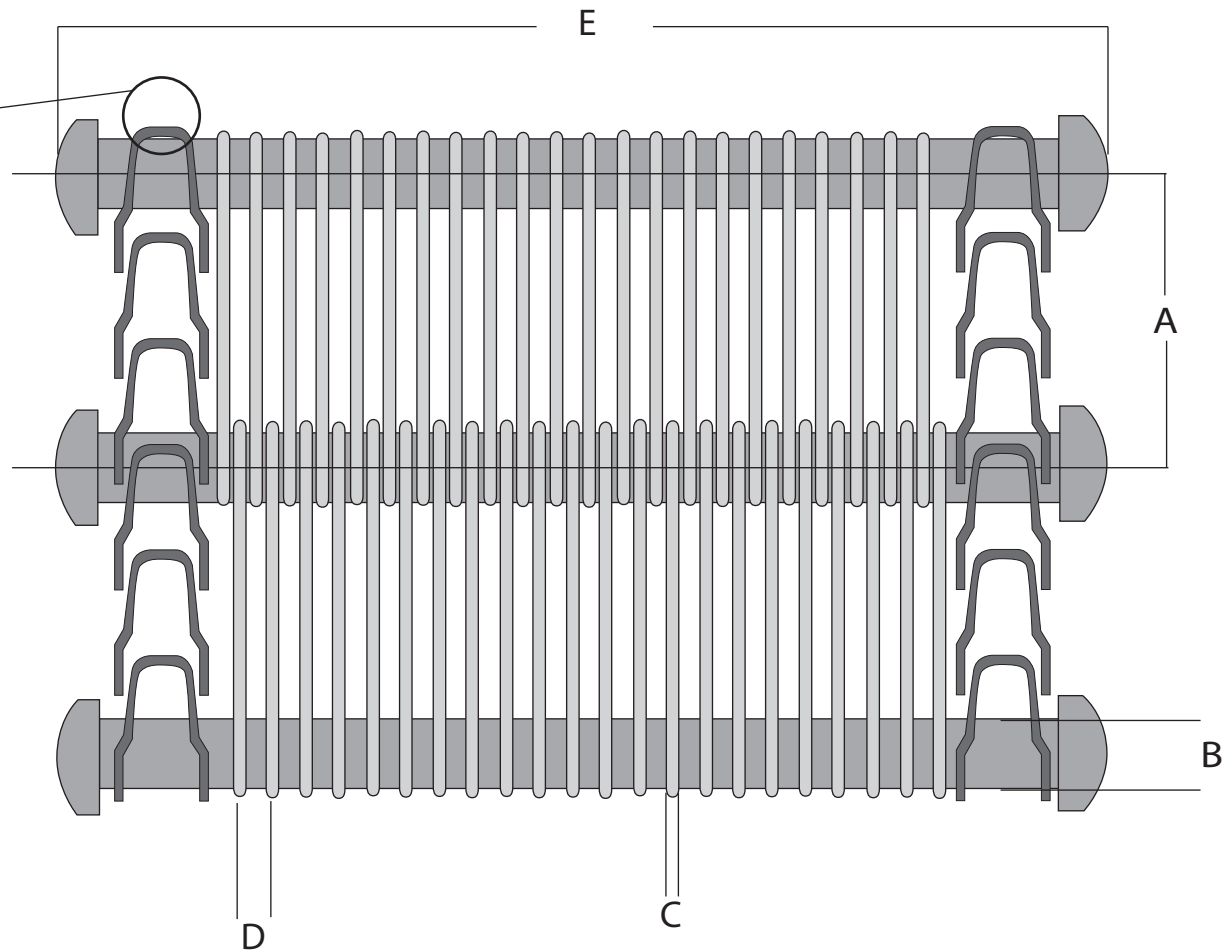

EYELINK BELT WITH HONEY COMB

HONEY COMB DETAIL

F - Link Thickness:
G - Link Width:

MEASUREMENTS ARE ALL IN MM

Standard Pitch Sizes

Honey Comb Drive Pitch

- 19.05 mm
- 25.4 mm
- 27.43 mm
- 30 mm
- 30.5 mm
- 38.1 mm

MEASUREMENTS ARE ALL IN MM

Material:
Belt Length:
A - Rod Pitch:
B - Rod Dia.:
C - Wire Dia.:
D - Spiral Pitch:
E - Belt Width:

Tegman

(PTY) LTD

PROUDLY LEVEL 2 B-BBEE (52%)

Reg. No: 2017/309886/07 VAT No: 4770280362