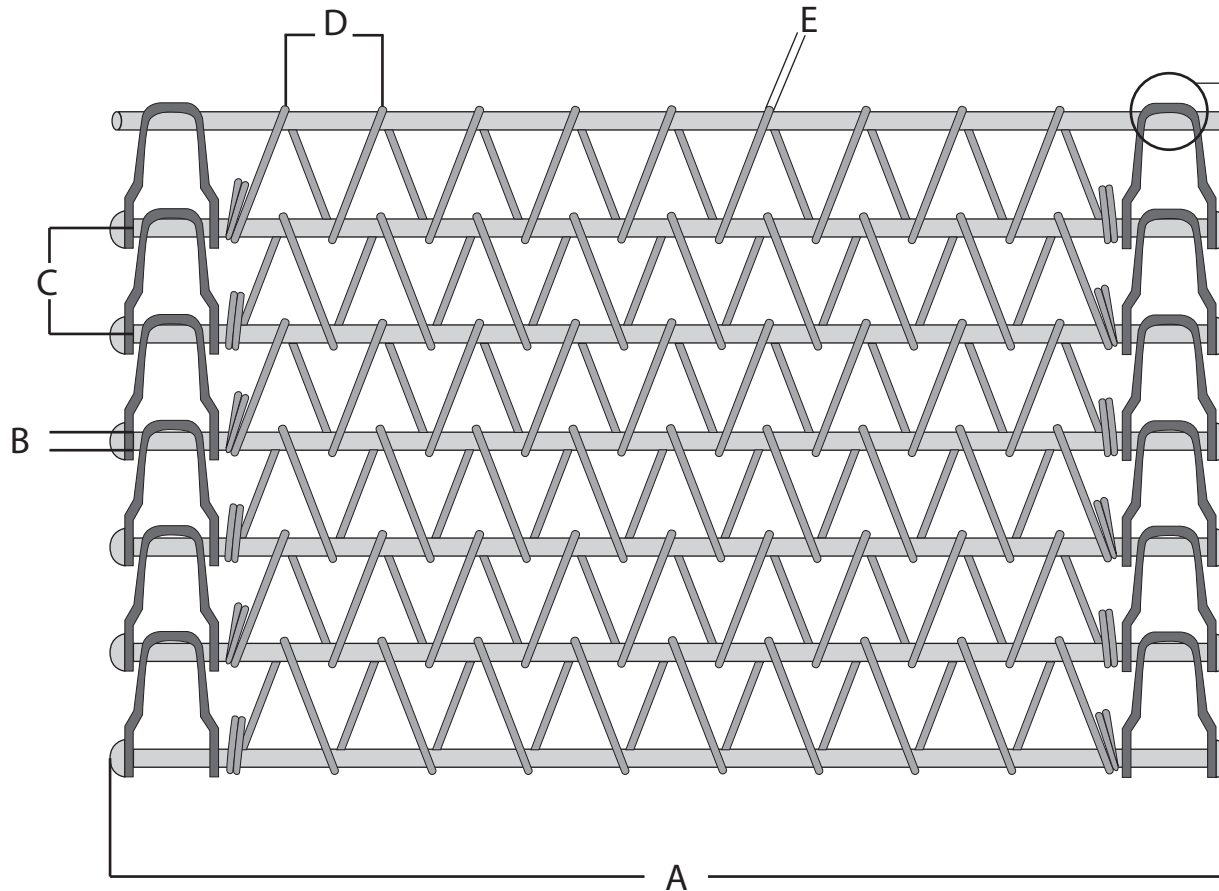

FREEZER BELT

HONEY COMB DETAIL

F - Link Thickness:

G - Link Width:

MEASUREMENTS ARE ALL IN MM

Standard Pitch Sizes

Honey Comb Drive Pitch

- 19.05 mm
- 25.4 mm
- 27.43 mm
- 30 mm
- 30.5 mm
- 38.1 mm

MEASUREMENTS ARE ALL IN MM

BELT LENGTH:

A - WIDTH:

B - ROD DIA:

C - ROD PITCH:

D - COIL PITCH:

E - WIRE DIA.:

MATERIAL: