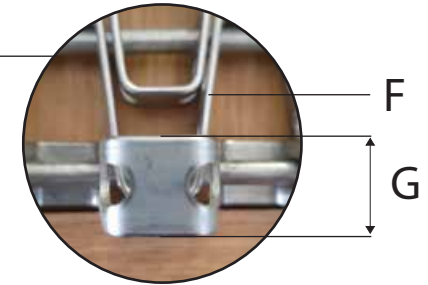

FREEZER BELT

HONEY COMB DETAIL

F - Link Thickness:

G - Link Width:

MEASUREMENTS ARE ALL IN MM

Standard Pitch Sizes

Honey Comb Drive Pitch

- 19.05 mm
- 25.4 mm
- 27.43 mm
- 30 mm
- 30.5 mm
- 38.1 mm

MEASUREMENTS ARE ALL IN MM

BELT LENGTH:

A - WIDTH:

B - ROD DIA:

C - ROD PITCH:

D - COIL PITCH:

E - WIRE DIA.:

MATERIAL: