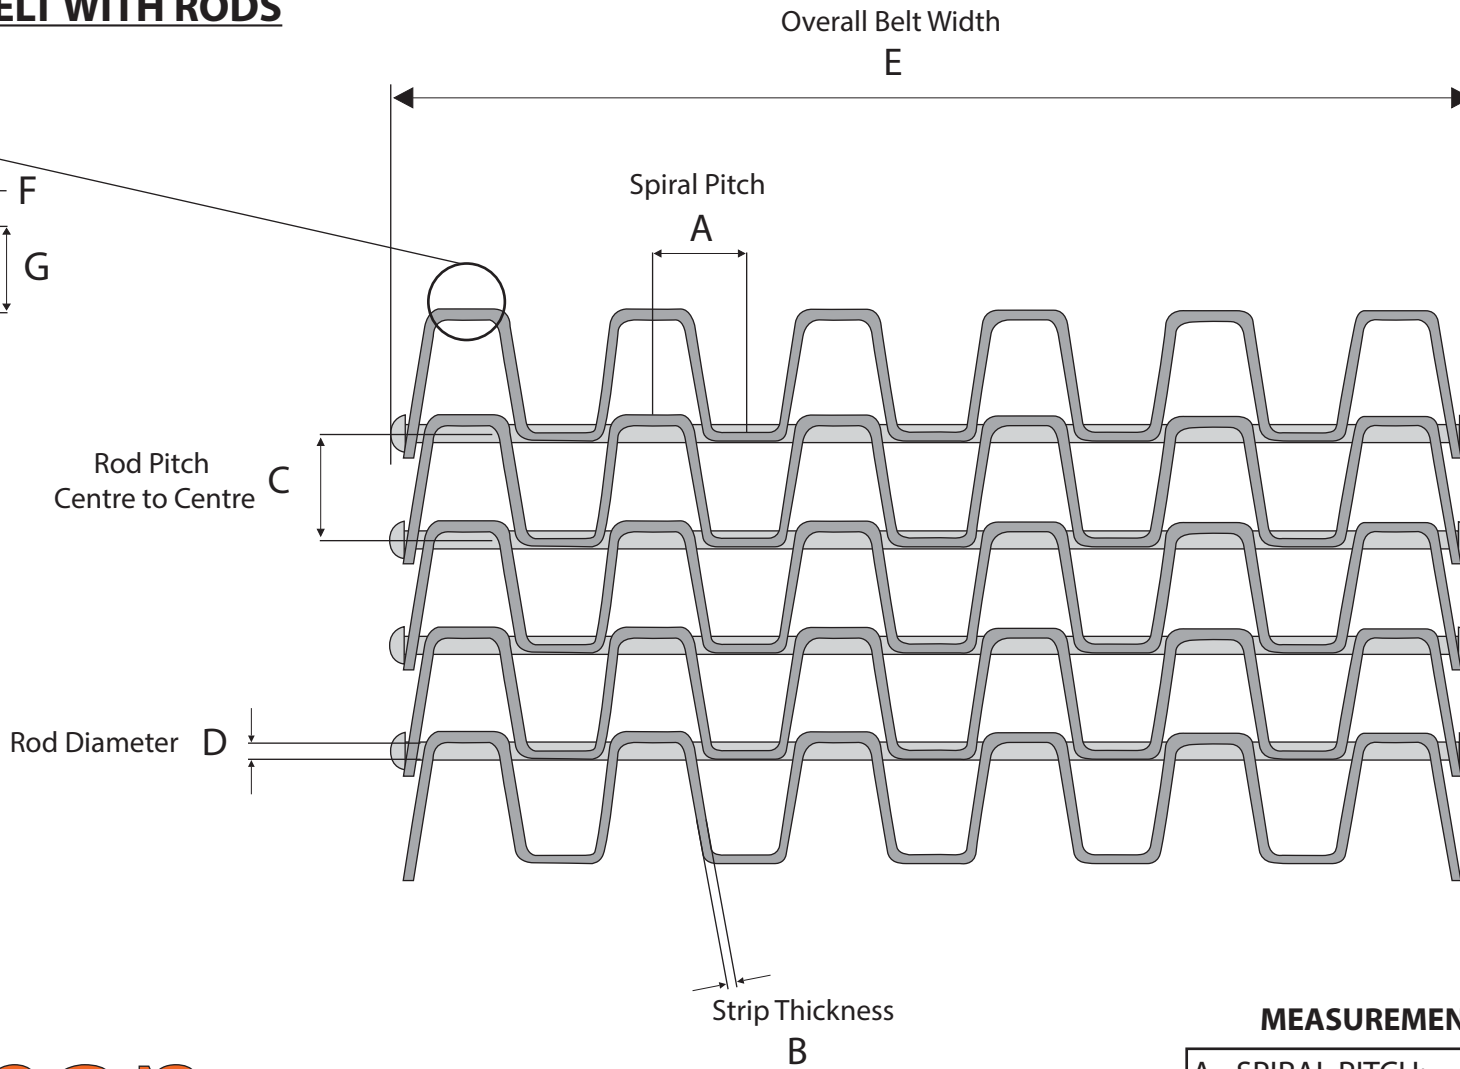

HONEY COMB BELT WITH RODS

HONEY COMB DETAIL

F - Link Thickness:
G - Link Width:

MEASUREMENTS ARE ALL IN MM

Standard Pitch Sizes

- 19.05 mm
- 25.4 mm
- 27.43 mm
- 30 mm
- 30.5 mm
- 38.1 mm

MEASUREMENTS ARE ALL IN MM

A - SPIRAL PITCH:
B - STRIP THICKNESS:
C - ROD PITCH:
D - ROD WIRE DIA.:
E - BELT WIDTH:
BELT LENGTH:
MATERIAL:

CUSTOMER:
CONTACT PERSON:
CONTACT NUMBER:
EMAIL:
APPROVED FOR MANUFACTURE SIGNATURE:

Tegman