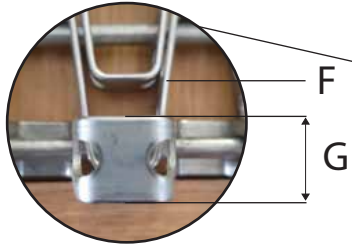

HONEY COMB BELT WITH RODS

HONEY COMB DETAIL

F - Link Thickness:
G - Link Width:

MEASUREMENTS ARE ALL IN MM

Standard Pitch Sizes

- 19.05 mm
- 25.4 mm
- 27.43 mm
- 30 mm
- 30.5 mm
- 38.1 mm

MEASUREMENTS ARE ALL IN MM

A - SPIRAL PITCH:
B - STRIP THICKNESS:
C - ROD PITCH:
D - ROD WIRE DIA.:
E - BELT WIDTH:
BELT LENGTH:
MATERIAL:

CUSTOMER:
CONTACT PERSON:
CONTACT NUMBER:
EMAIL:
APPROVED FOR MANUFACTURE SIGNATURE:

Tegman