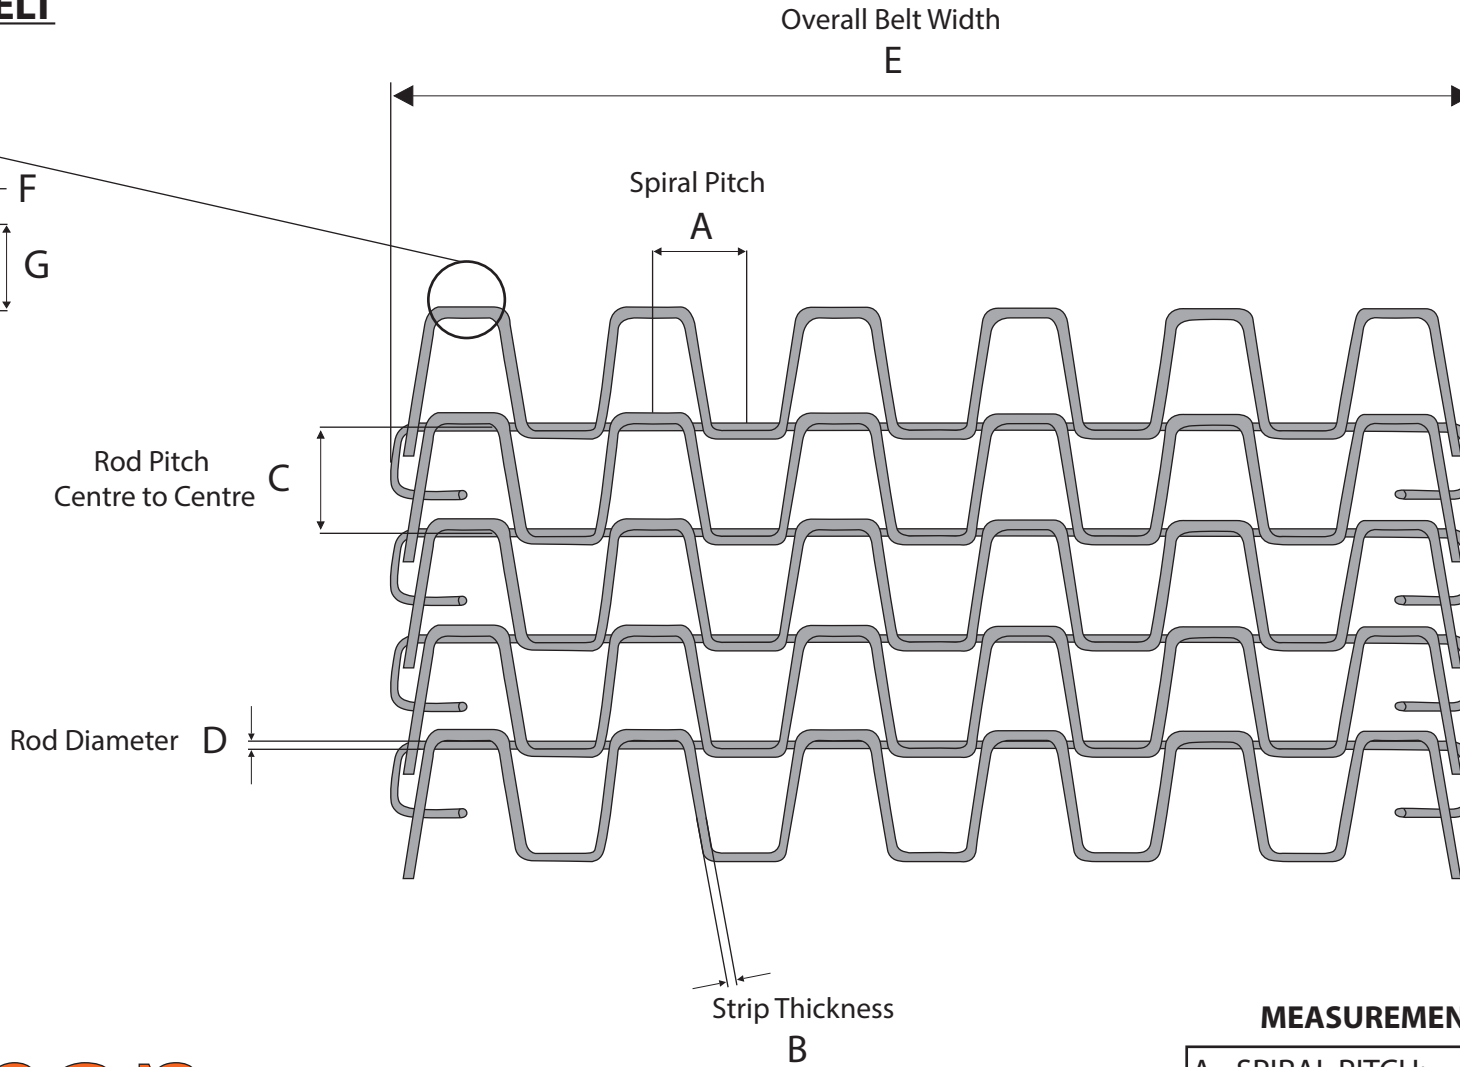

HONEY COMB BELT

HONEY COMB DETAIL

F - Link Thickness:
G - Link Width:

MEASUREMENTS ARE ALL IN MM

Standard Pitch Sizes

- 19.05 mm
- 25.4 mm
- 27.43 mm
- 30 mm
- 30.5 mm
- 38.1 mm

MEASUREMENTS ARE ALL IN MM

| |
|----------------------|
| A - SPIRAL PITCH: |
| B - STRIP THICKNESS: |
| C - ROD PITCH: |
| D - ROD WIRE DIA.: |
| E - BELT WIDTH: |
| BELT LENGTH: |
| MATERIAL: |