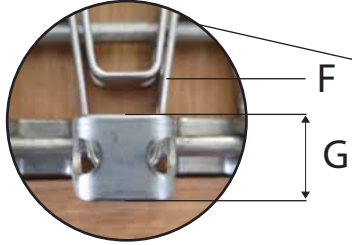

HONEY COMB BELT

HONEY COMB DETAIL

F - Link Thickness:
G - Link Width:

MEASUREMENTS ARE ALL IN MM

Standard Pitch Sizes

- 19.05 mm
- 25.4 mm
- 27.43 mm
- 30 mm
- 30.5 mm
- 38.1 mm

MEASUREMENTS ARE ALL IN MM

| |
|----------------------|
| A - SPIRAL PITCH: |
| B - STRIP THICKNESS: |
| C - ROD PITCH: |
| D - ROD WIRE DIA.: |
| E - BELT WIDTH: |
| BELT LENGTH: |
| MATERIAL: |